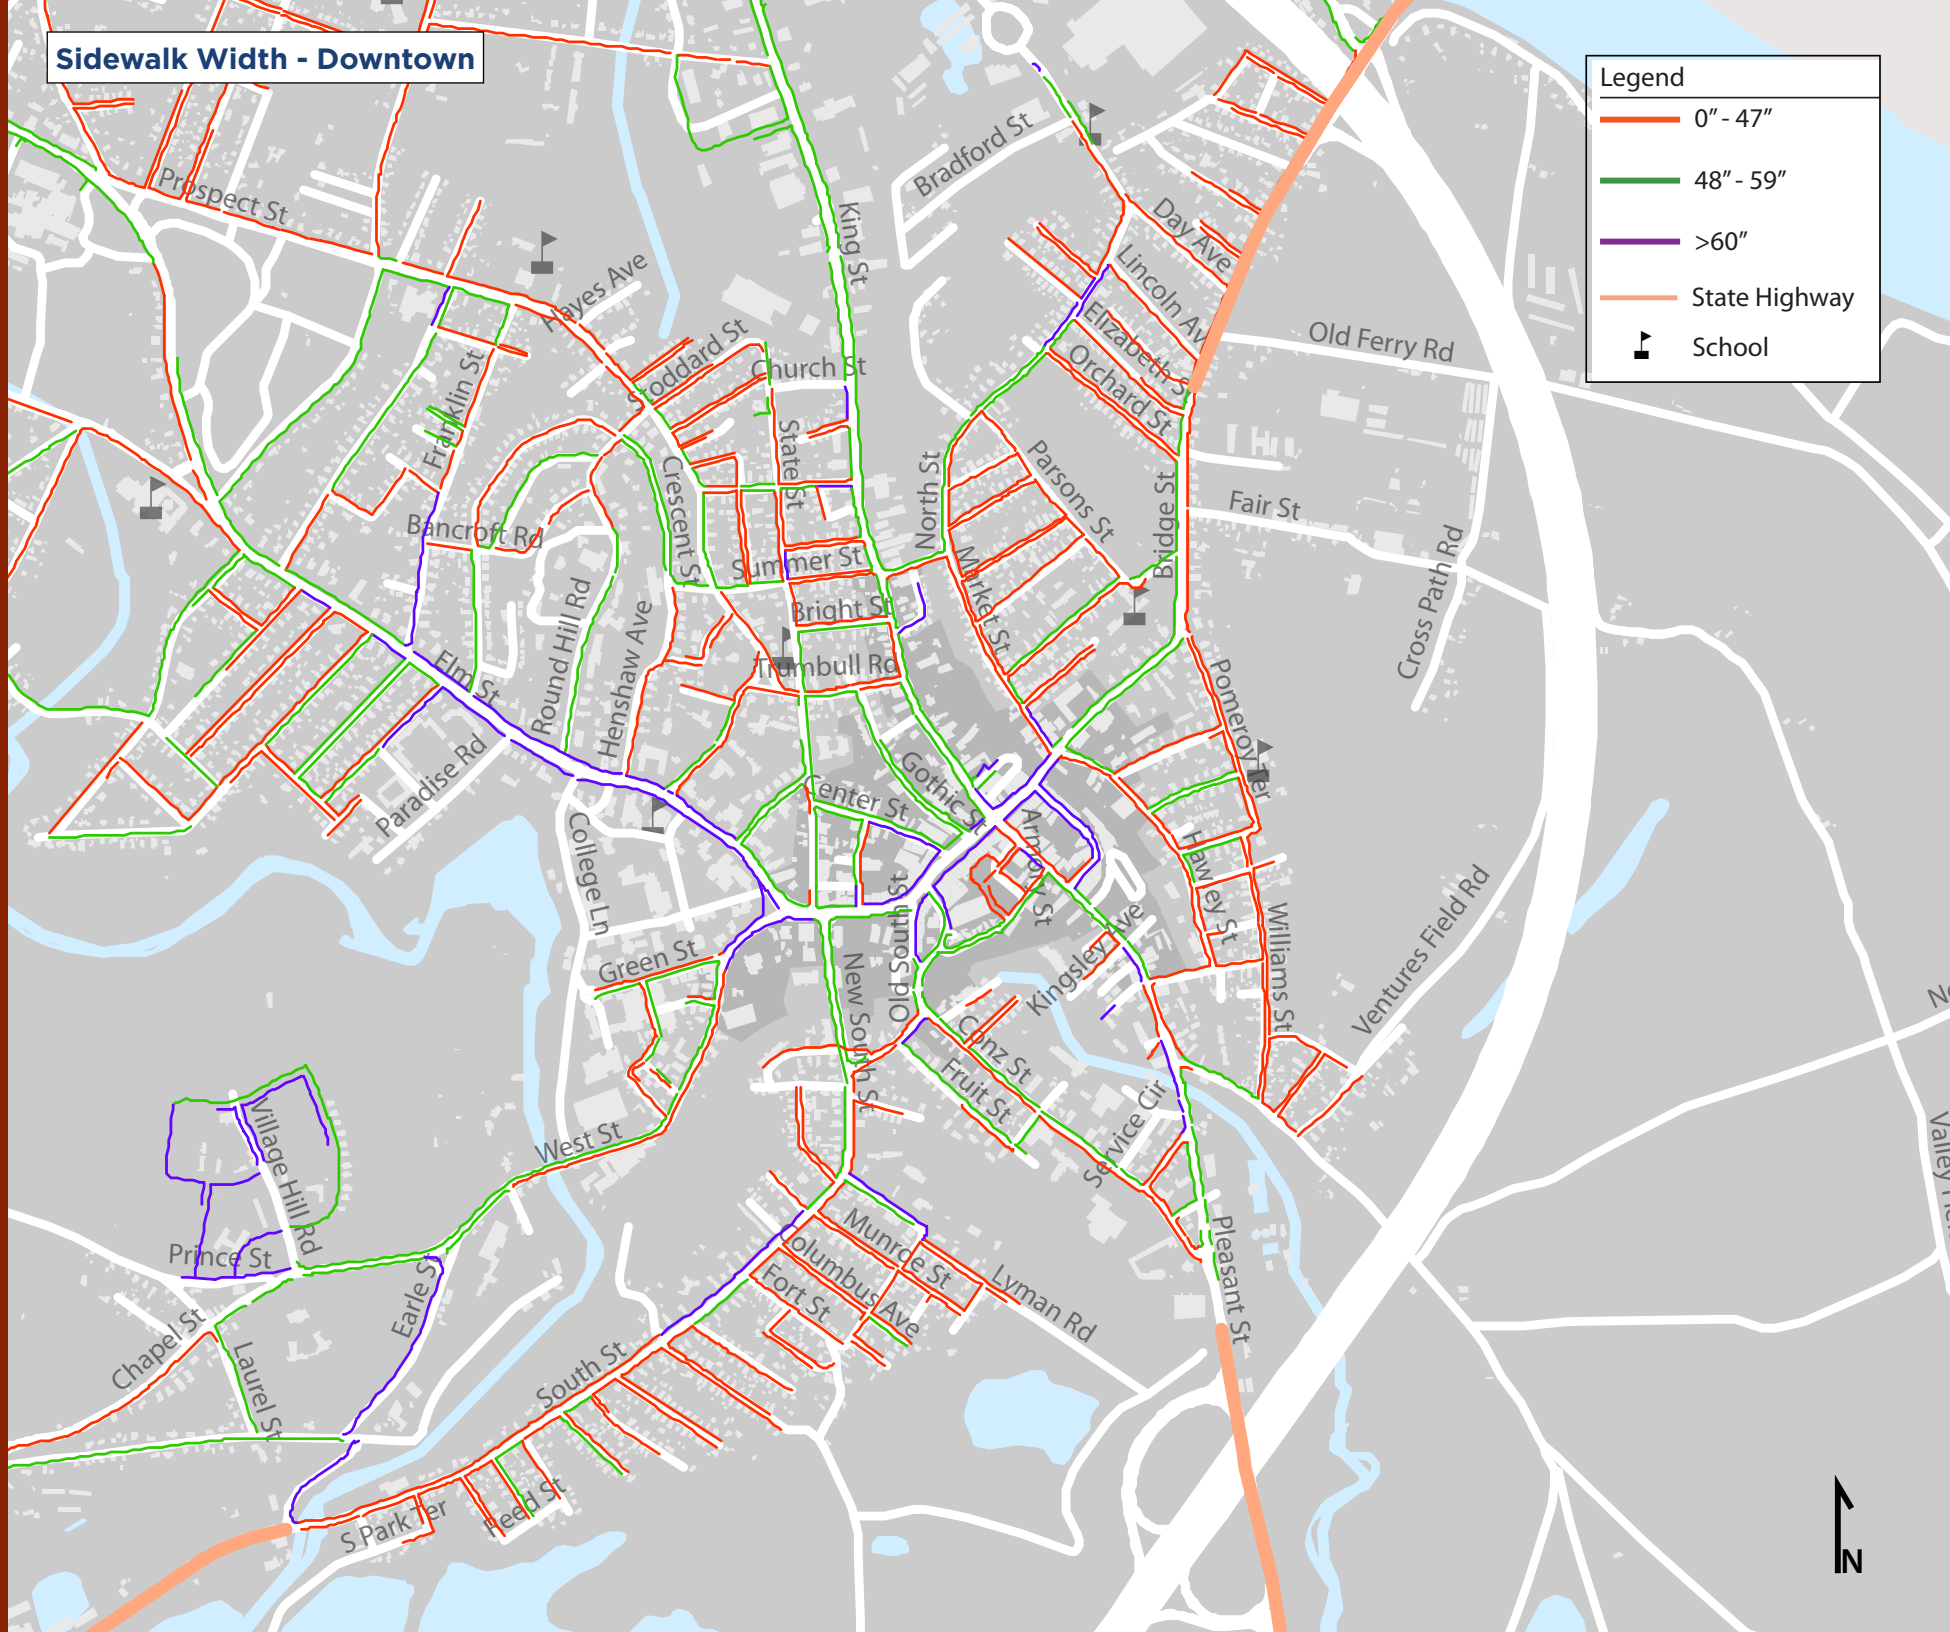

Sidewalk Gaps - Downtown

Legend

- Sidewalk Missing on One Side
- Sidewalk Missing on Two Sides
- State Highway
- School

Sidewalk Gaps - Florence

Legend

-  Sidewalk Missing on One Side
-  Sidewalk Missing on Two Sides
-  State Highway
-  School

Sidewalk Width - Citywide

Legend

- 0" - 47"
- 48" - 59"
- >60"
- State Highway
- School

Sidewalk Width - Downtown

Legend

- 0" - 47"
- 48" - 59"
- >60"
- State Highway
- School

Sidewalk Width - Florence

Legend

- 0" - 47"
- 48" - 59"
- >60"
- State Highway
- School

Sidewalk Roughness - Citywide

Legend

- 1 Most Rough
- 2
- 3
- 4
- 5 Least Rough
- State Highway
- School

Sidewalk Roughness - Florence

Legend

- 1 Most Rough
- 2
- 3
- 4
- 5 Least Rough
- State Highway
- School