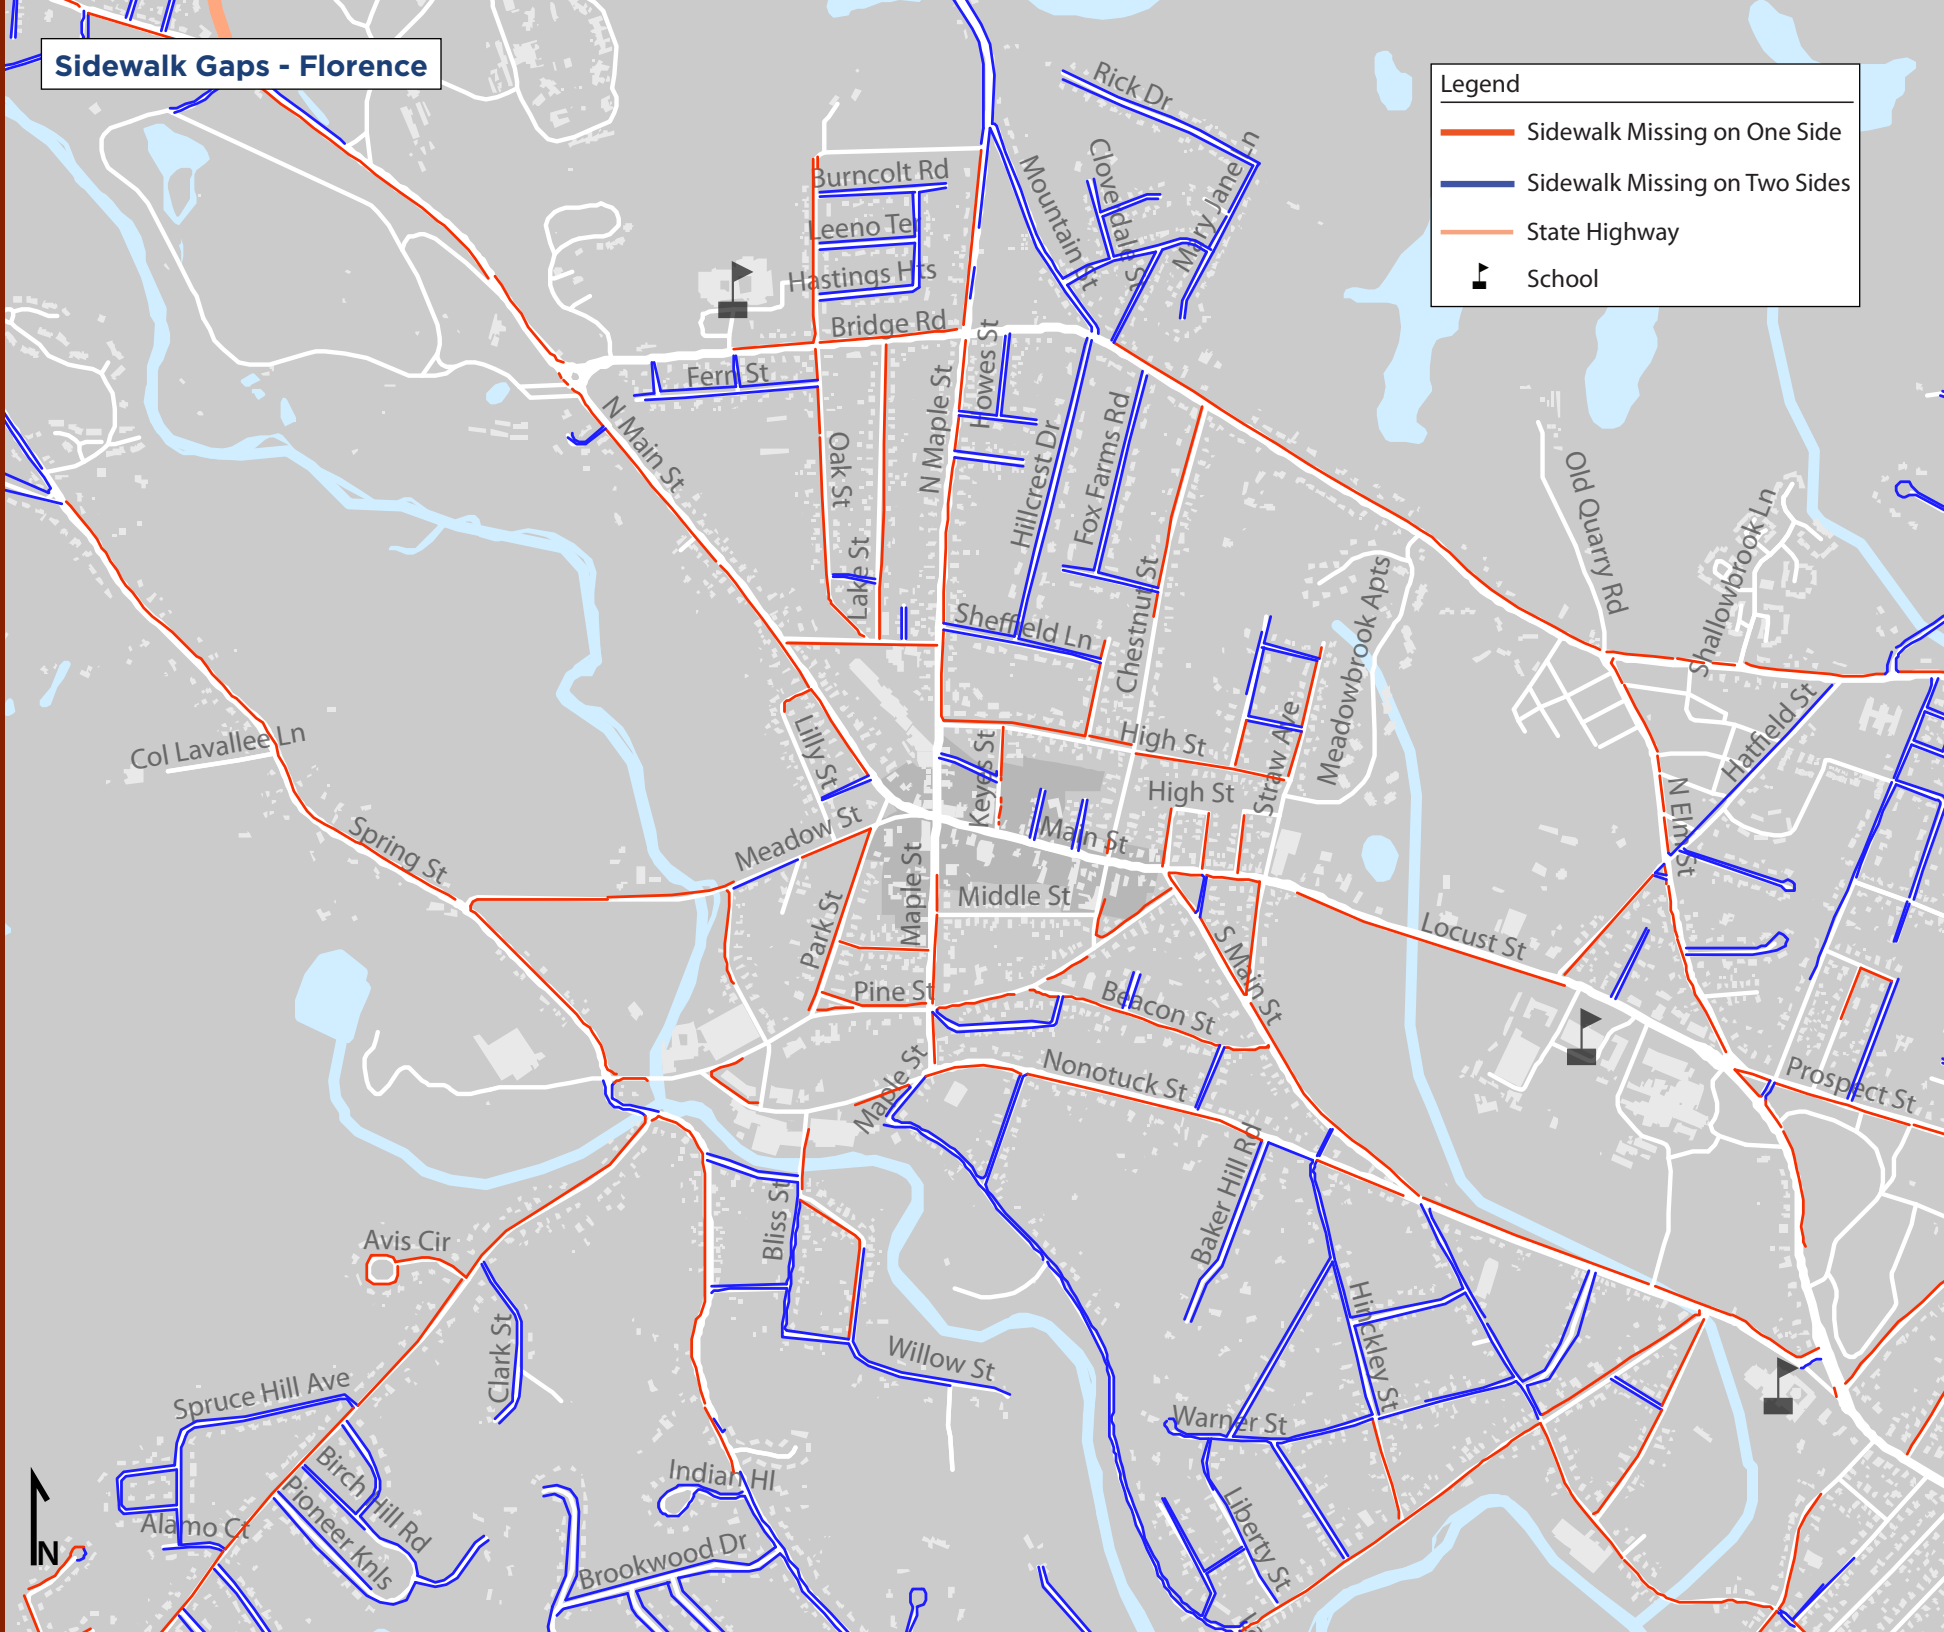

Sidewalk Gaps - Downtown

Legend

- Sidewalk Missing on One Side
- Sidewalk Missing on Two Sides
- State Highway
- School

Sidewalk Gaps - Florence

Legend

-  Sidewalk Missing on One Side
-  Sidewalk Missing on Two Sides
-  State Highway
-  School

Sidewalk Width - Citywide

Legend

- 0" - 47"
- 48" - 59"
- >60"
- State Highway
- School

Sidewalk Width - Downtown

Legend

- 0" - 47"
- 48" - 59"
- >60"
- State Highway
- School

Sidewalk Width - Florence

Legend

- 0" - 47"
- 48" - 59"
- >60"
- State Highway
- School

Sidewalk Roughness - Citywide

Legend

- 1 Most Rough
- 2
- 3
- 4
- 5 Least Rough
- State Highway
- School

Sidewalk Roughness - Florence

Legend

- 1 Most Rough
- 2
- 3
- 4
- 5 Least Rough
- State Highway
- School