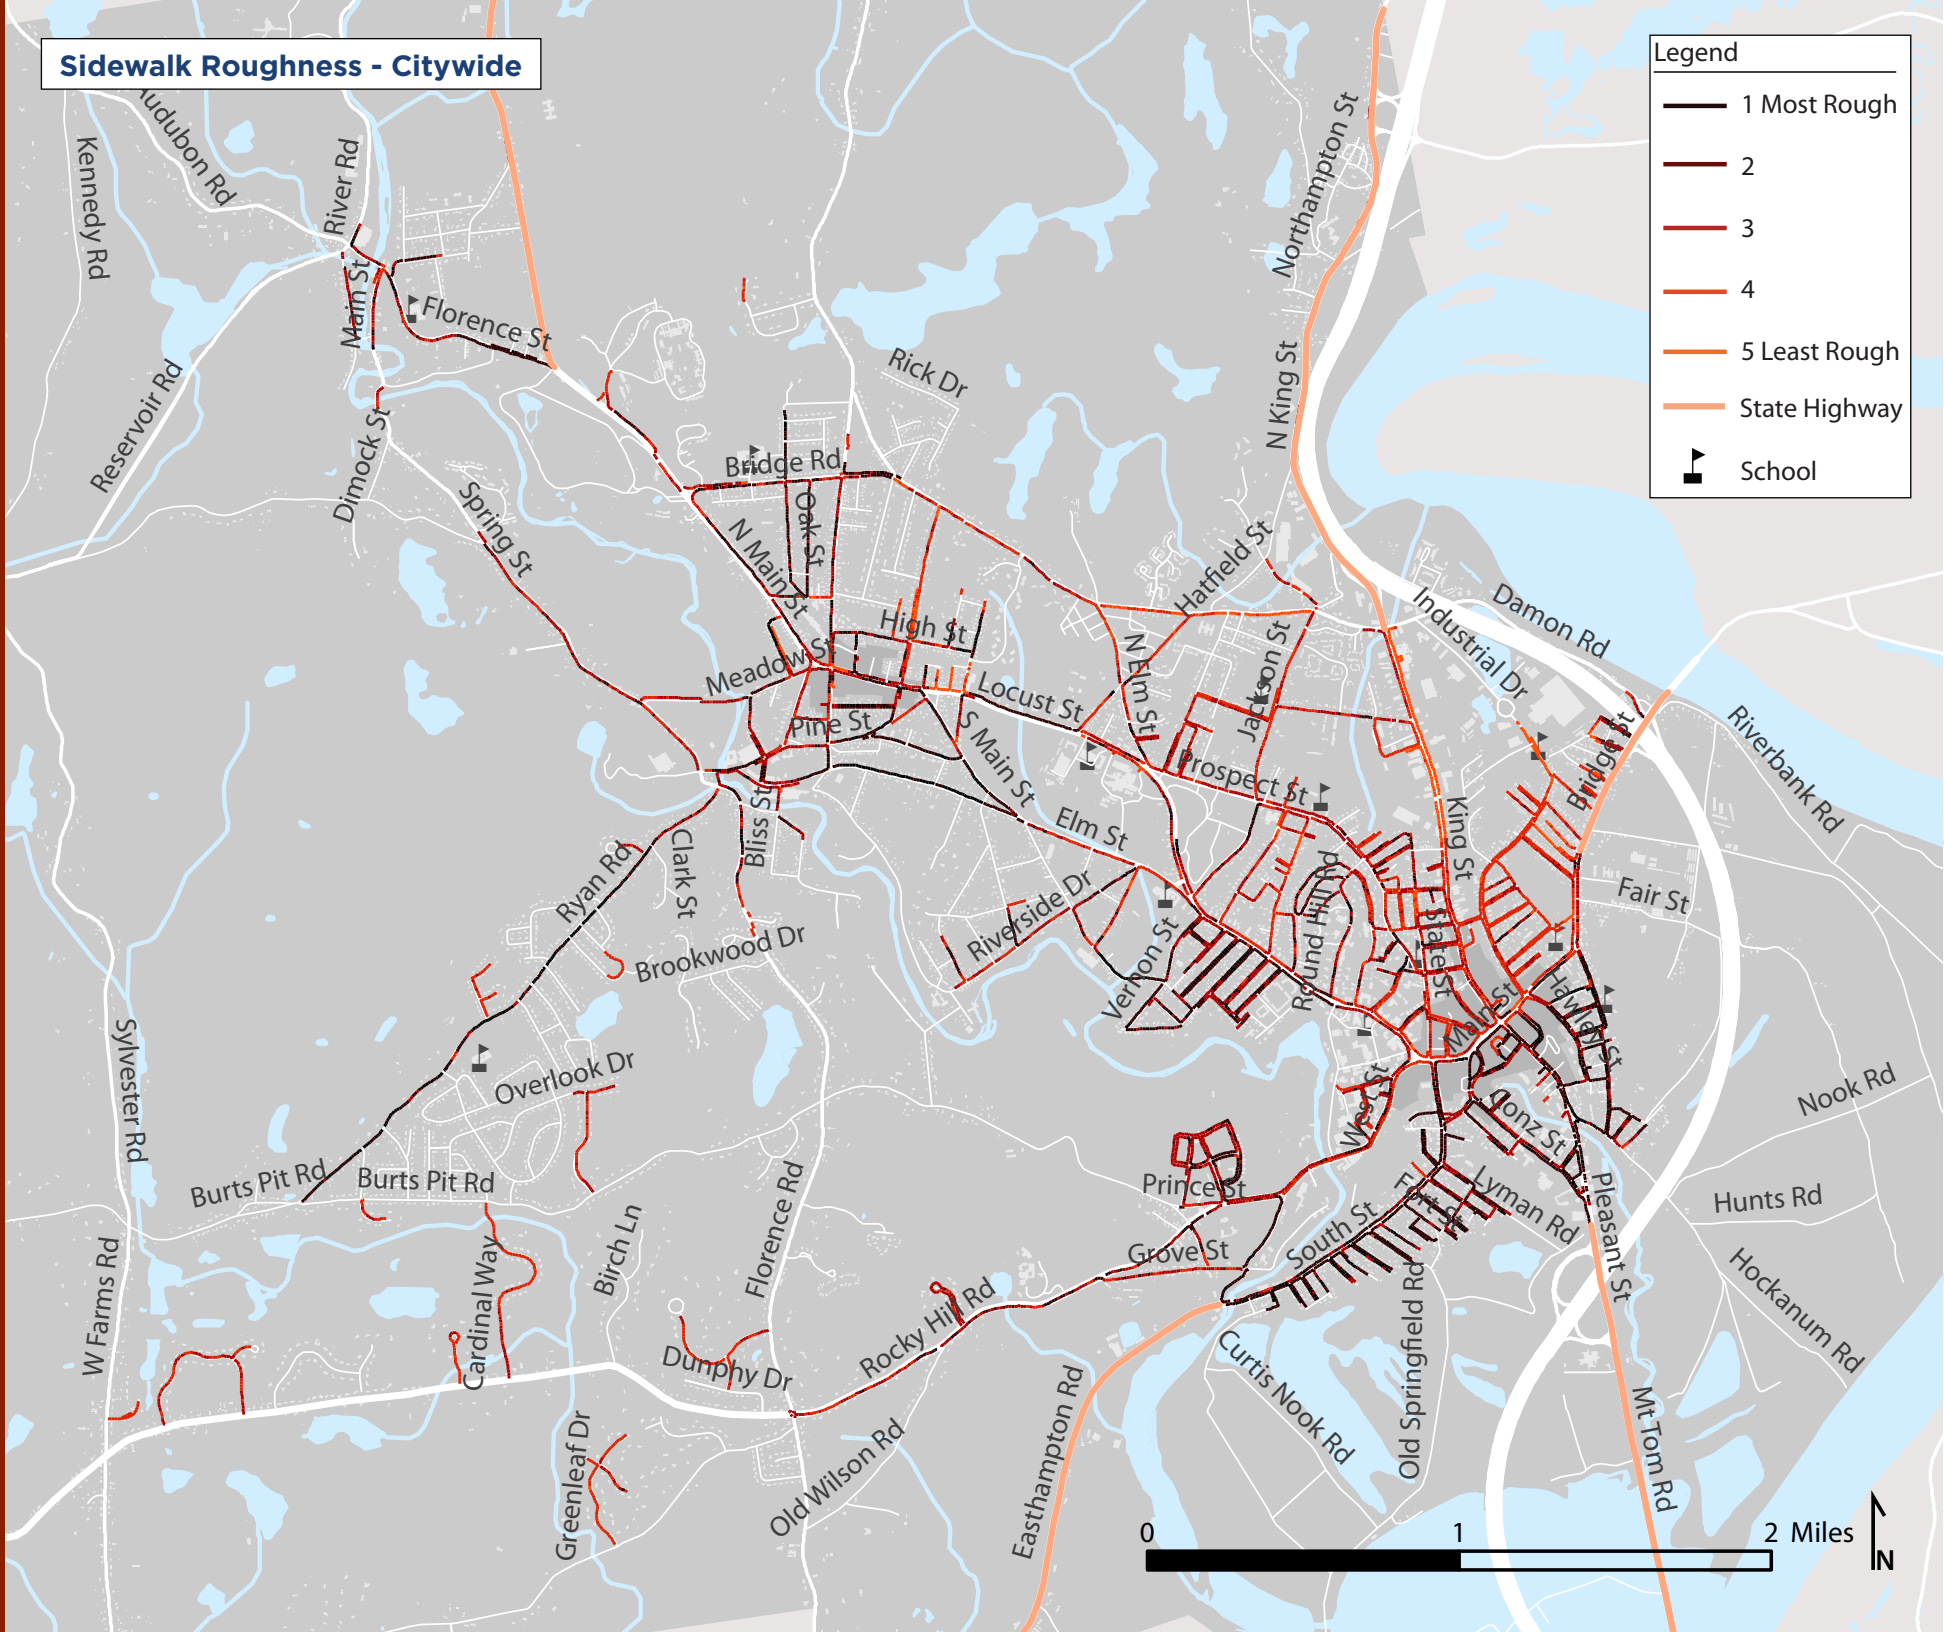

Sidewalk Gaps - Downtown

Legend

- Sidewalk Missing on One Side
- Sidewalk Missing on Two Sides
- State Highway
- School

Sidewalk Gaps - Florence

Legend

-  Sidewalk Missing on One Side
-  Sidewalk Missing on Two Sides
-  State Highway
-  School

Sidewalk Width - Citywide

Legend

- 0" - 47"
- 48" - 59"
- >60"
- State Highway
- School

Sidewalk Width - Downtown

Legend

- 0" - 47"
- 48" - 59"
- >60"
- State Highway
- School

Sidewalk Width - Florence

Legend

- 0" - 47"
- 48" - 59"
- >60"
- State Highway
- School

Sidewalk Roughness - Citywide

Legend

- 1 Most Rough
- 2
- 3
- 4
- 5 Least Rough
- State Highway
- School

Sidewalk Roughness - Florence

Legend

- 1 Most Rough
- 2
- 3
- 4
- 5 Least Rough
- State Highway
- School