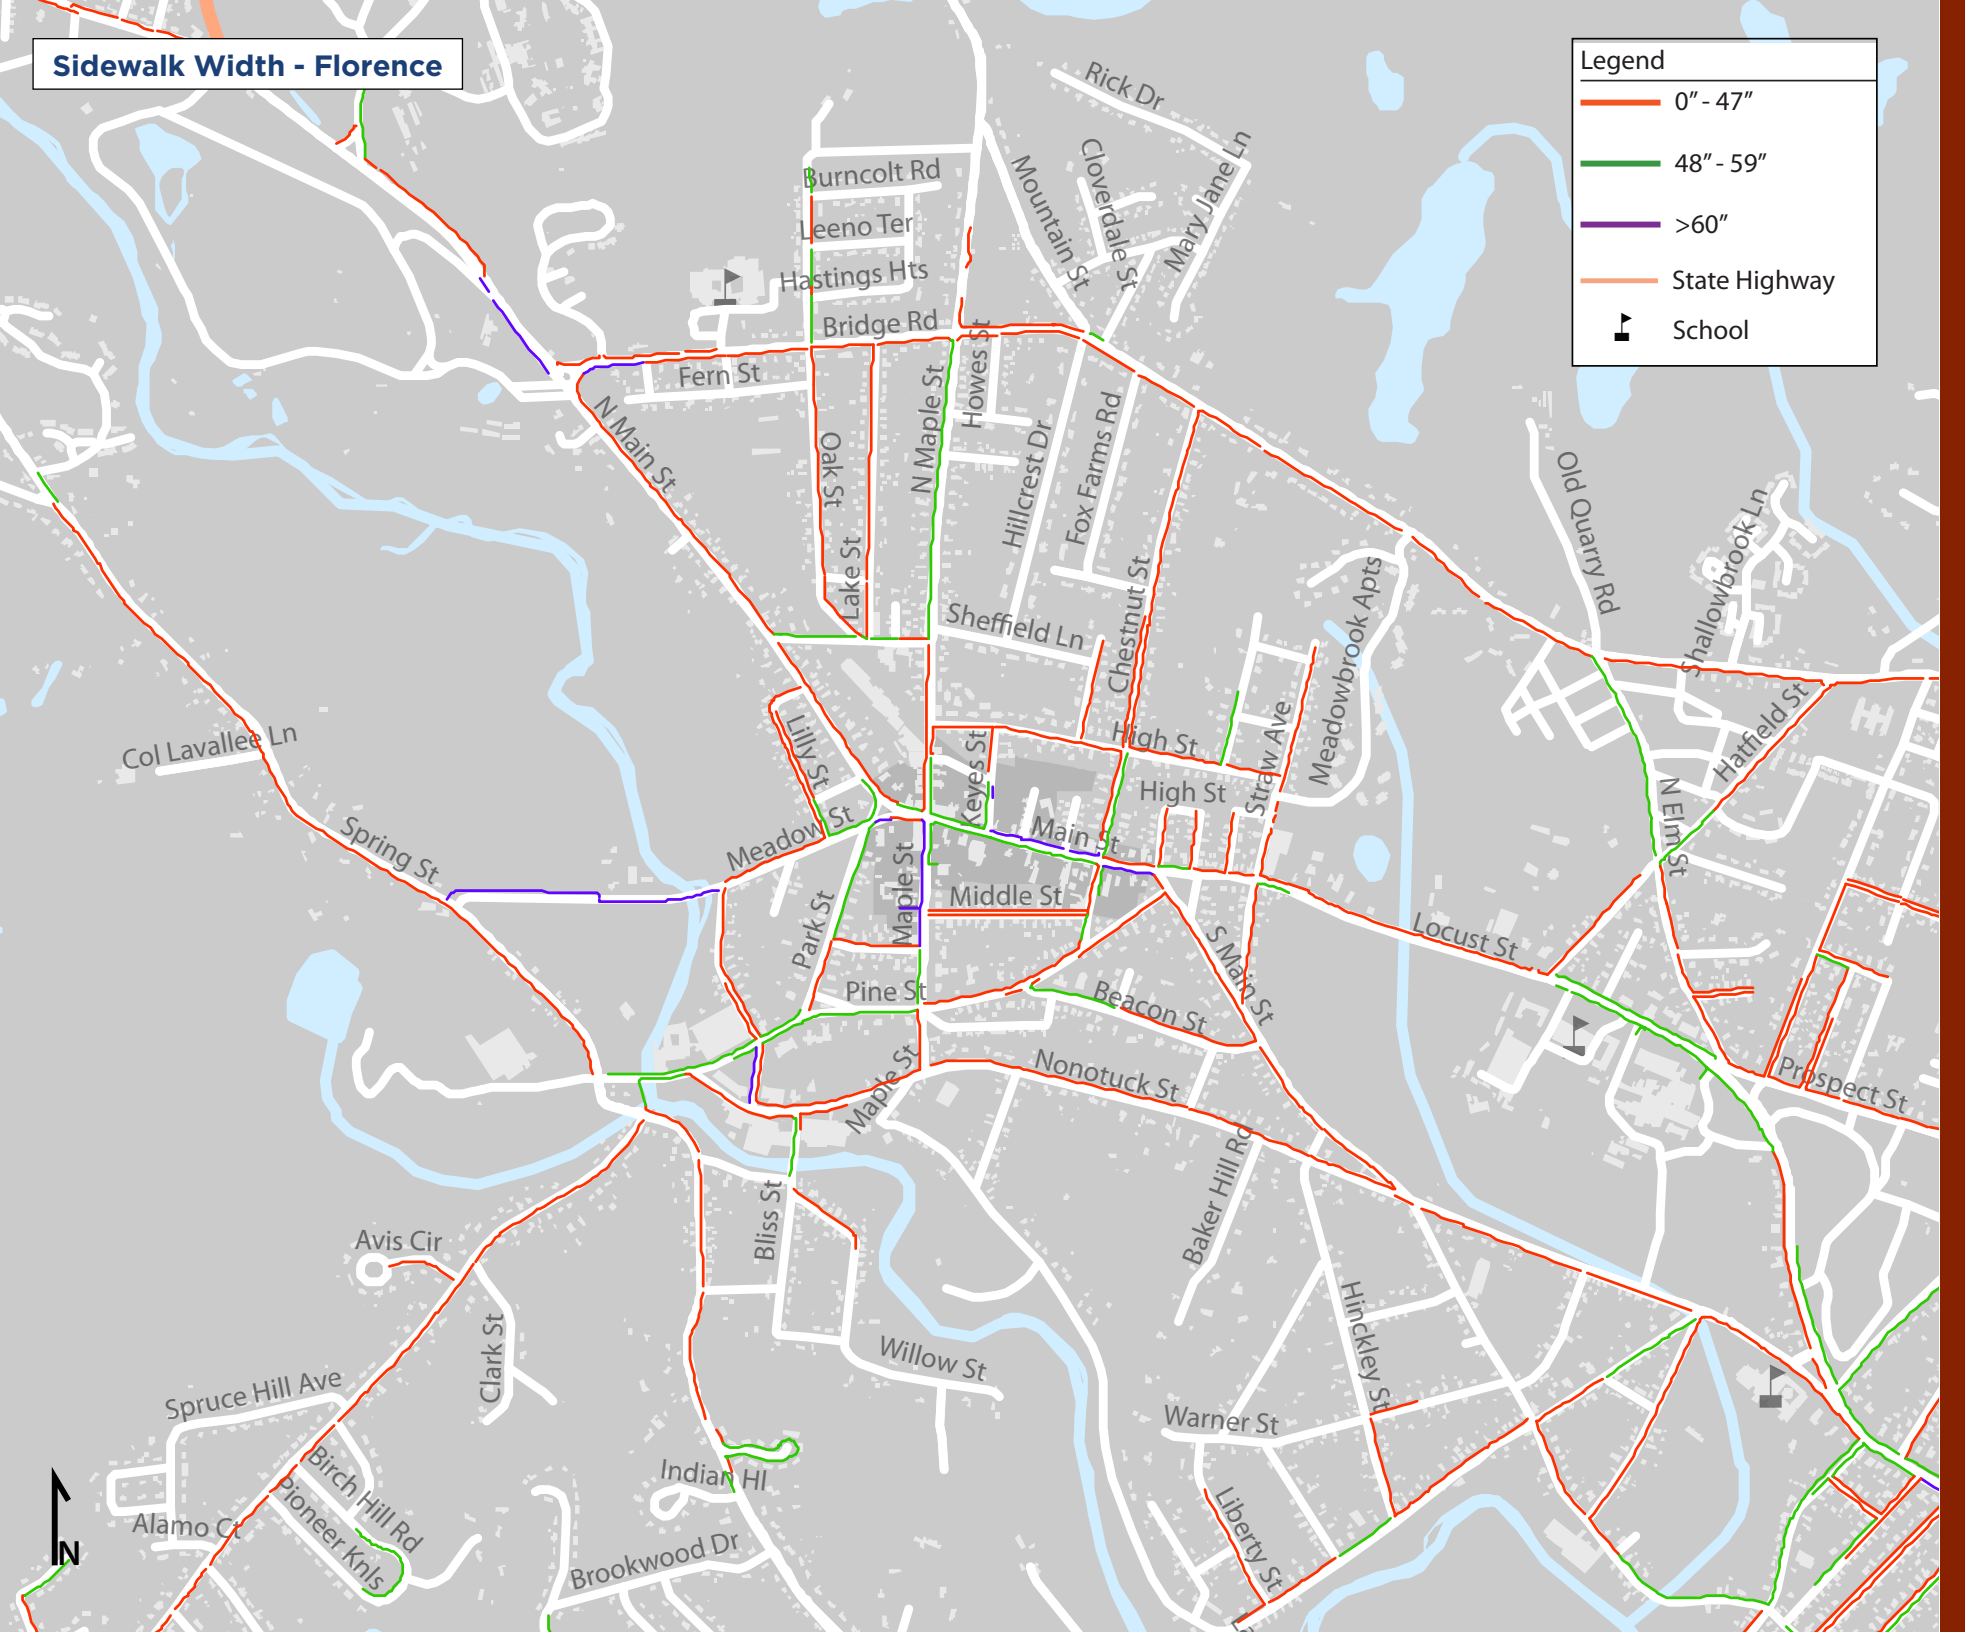

Sidewalk Gaps - Downtown

Legend

- Sidewalk Missing on One Side
- Sidewalk Missing on Two Sides
- State Highway
- School

Sidewalk Gaps - Florence

Legend

-  Sidewalk Missing on One Side
-  Sidewalk Missing on Two Sides
-  State Highway
-  School

Sidewalk Width - Citywide

Legend

- 0" - 47"
- 48" - 59"
- >60"
- State Highway
- School

Sidewalk Width - Downtown

Legend

- 0" - 47"
- 48" - 59"
- >60"
- State Highway
- School

Sidewalk Width - Florence

Legend

- 0" - 47"
- 48" - 59"
- >60"
- State Highway
- School

Sidewalk Roughness - Citywide

Legend

- 1 Most Rough
- 2
- 3
- 4
- 5 Least Rough
- State Highway
- School

Sidewalk Roughness - Florence

Legend

- 1 Most Rough
- 2
- 3
- 4
- 5 Least Rough
- State Highway
- School