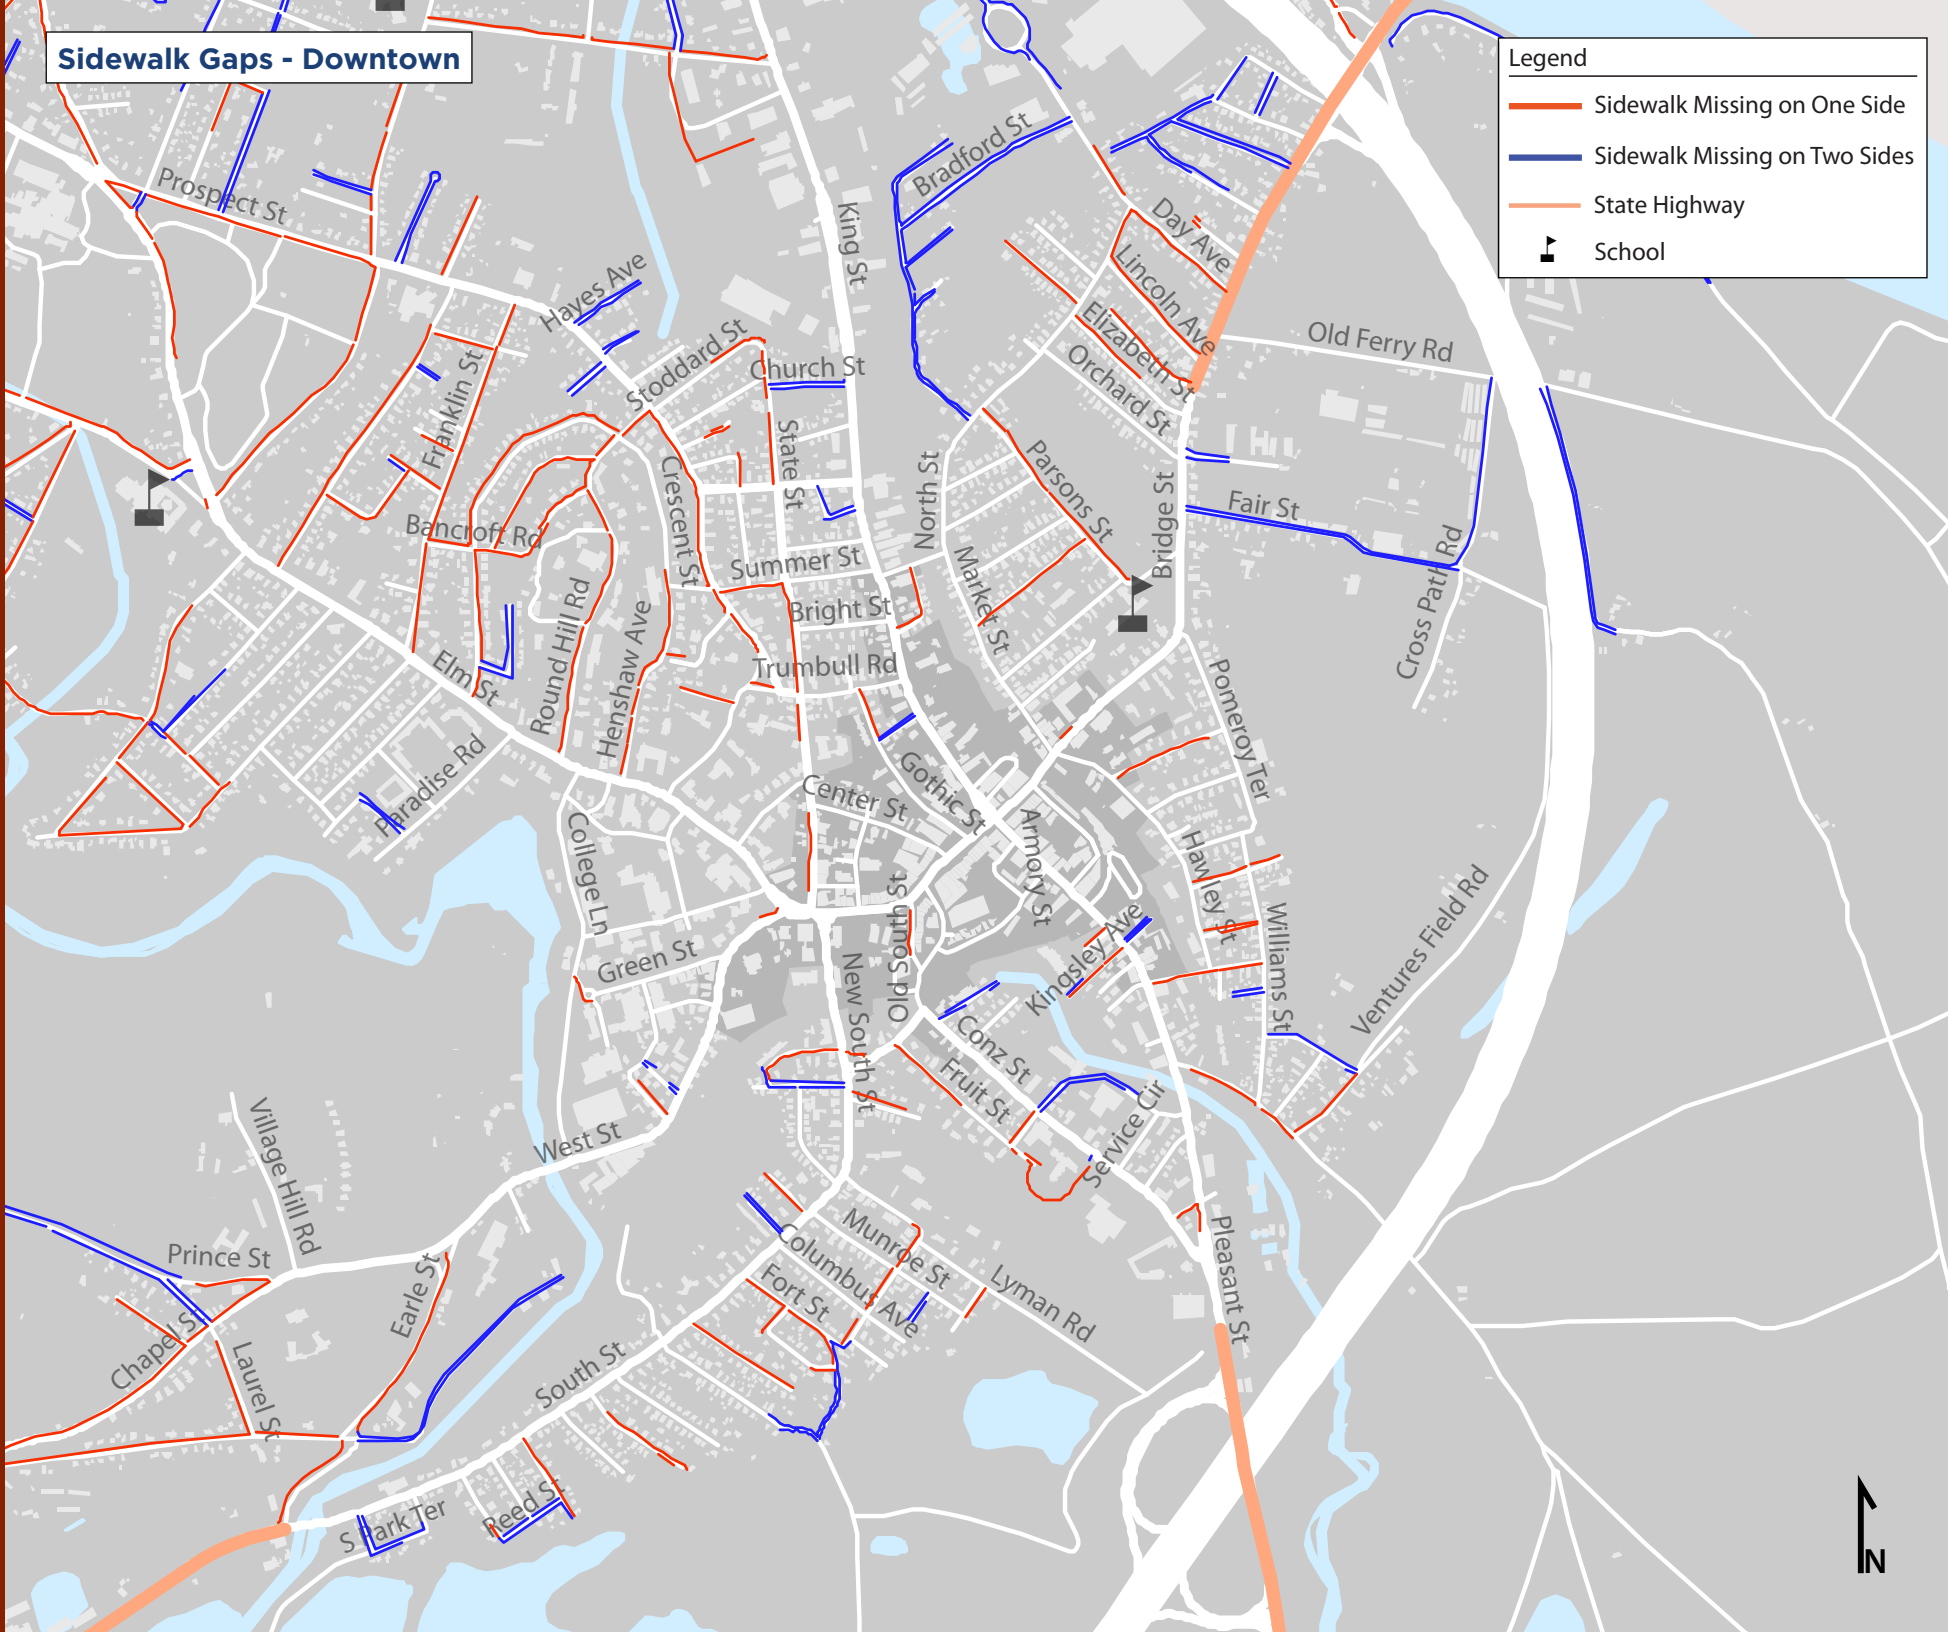

Sidewalk Gaps - Downtown

Legend

- Sidewalk Missing on One Side
- Sidewalk Missing on Two Sides
- State Highway
- School

Sidewalk Gaps - Florence

Legend

-  Sidewalk Missing on One Side
-  Sidewalk Missing on Two Sides
-  State Highway
-  School

Sidewalk Width - Citywide

Legend

- 0" - 47"
- 48" - 59"
- >60"
- State Highway
- School

Sidewalk Width - Downtown

Legend

- 0" - 47"
- 48" - 59"
- >60"
- State Highway
- School

Sidewalk Width - Florence

Legend

- 0" - 47"
- 48" - 59"
- >60"
- State Highway
- School

Sidewalk Roughness - Citywide

Legend

- 1 Most Rough
- 2
- 3
- 4
- 5 Least Rough
- State Highway
- School

Sidewalk Roughness - Florence

Legend

- 1 Most Rough
- 2
- 3
- 4
- 5 Least Rough
- State Highway
- School