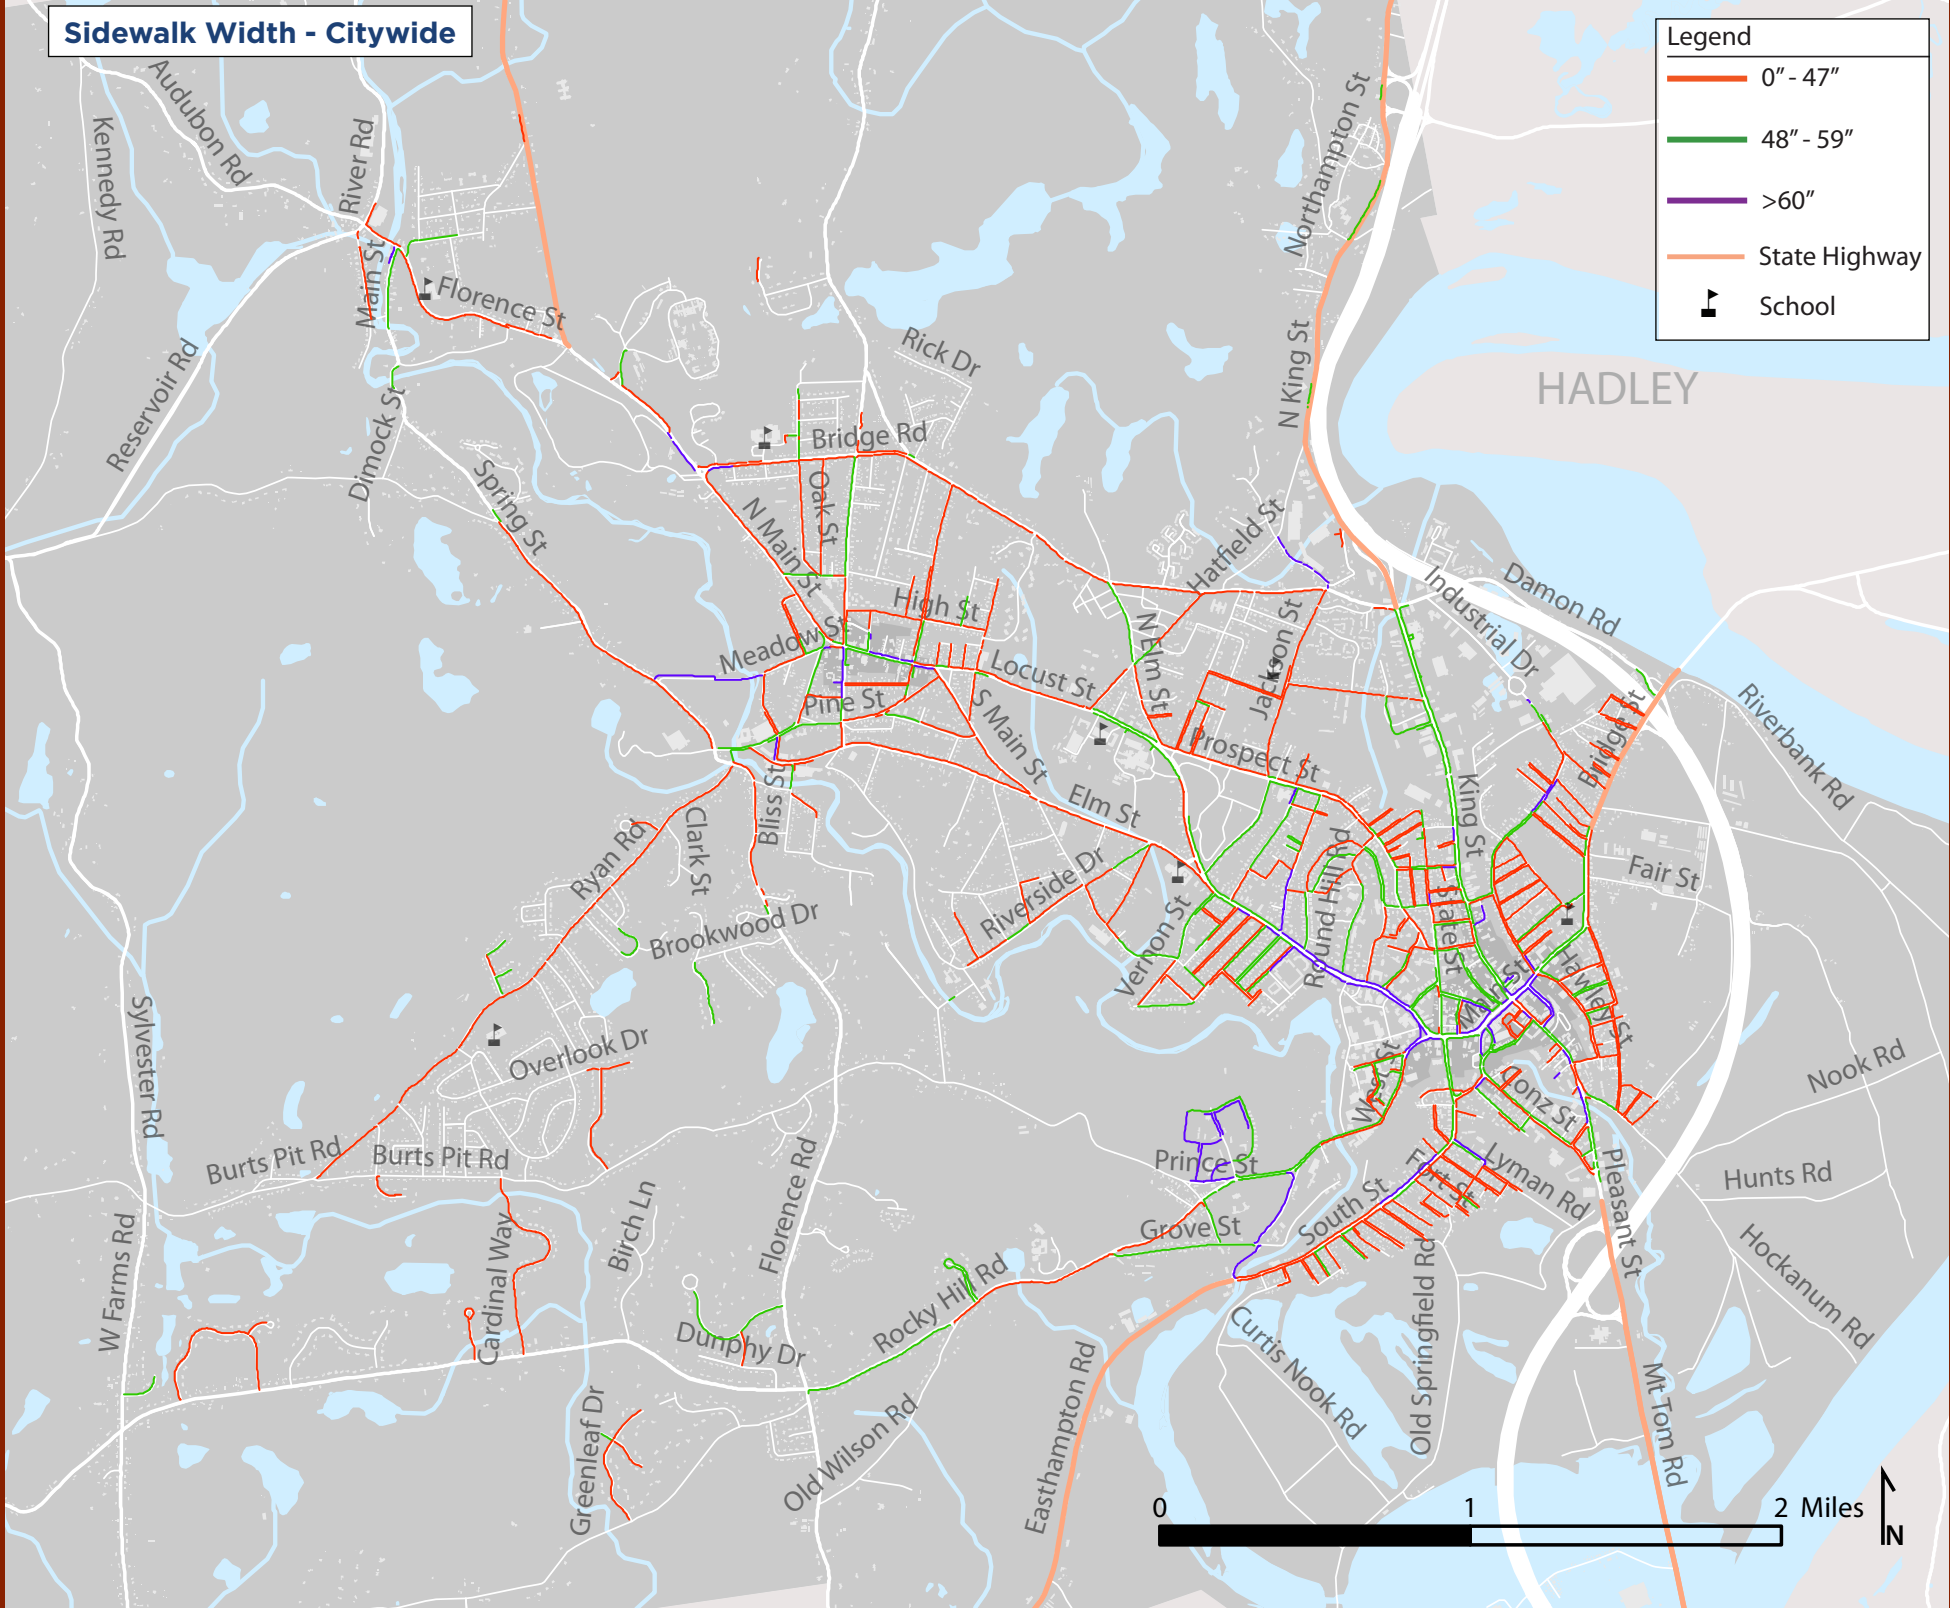

Sidewalk Gaps - Downtown

Legend

- Sidewalk Missing on One Side
- Sidewalk Missing on Two Sides
- State Highway
- School

Sidewalk Gaps - Florence

Legend

-  Sidewalk Missing on One Side
-  Sidewalk Missing on Two Sides
-  State Highway
-  School

Sidewalk Width - Citywide

Legend

- 0" - 47"
- 48" - 59"
- >60"
- State Highway
- School

Sidewalk Width - Downtown

Legend

- 0" - 47"
- 48" - 59"
- >60"
- State Highway
- School

Sidewalk Width - Florence

Legend

- 0" - 47"
- 48" - 59"
- >60"
- State Highway
- School

Sidewalk Roughness - Citywide

Legend

- 1 Most Rough
- 2
- 3
- 4
- 5 Least Rough
- State Highway
- School

Sidewalk Roughness - Florence

Legend

- 1 Most Rough
- 2
- 3
- 4
- 5 Least Rough
- State Highway
- School