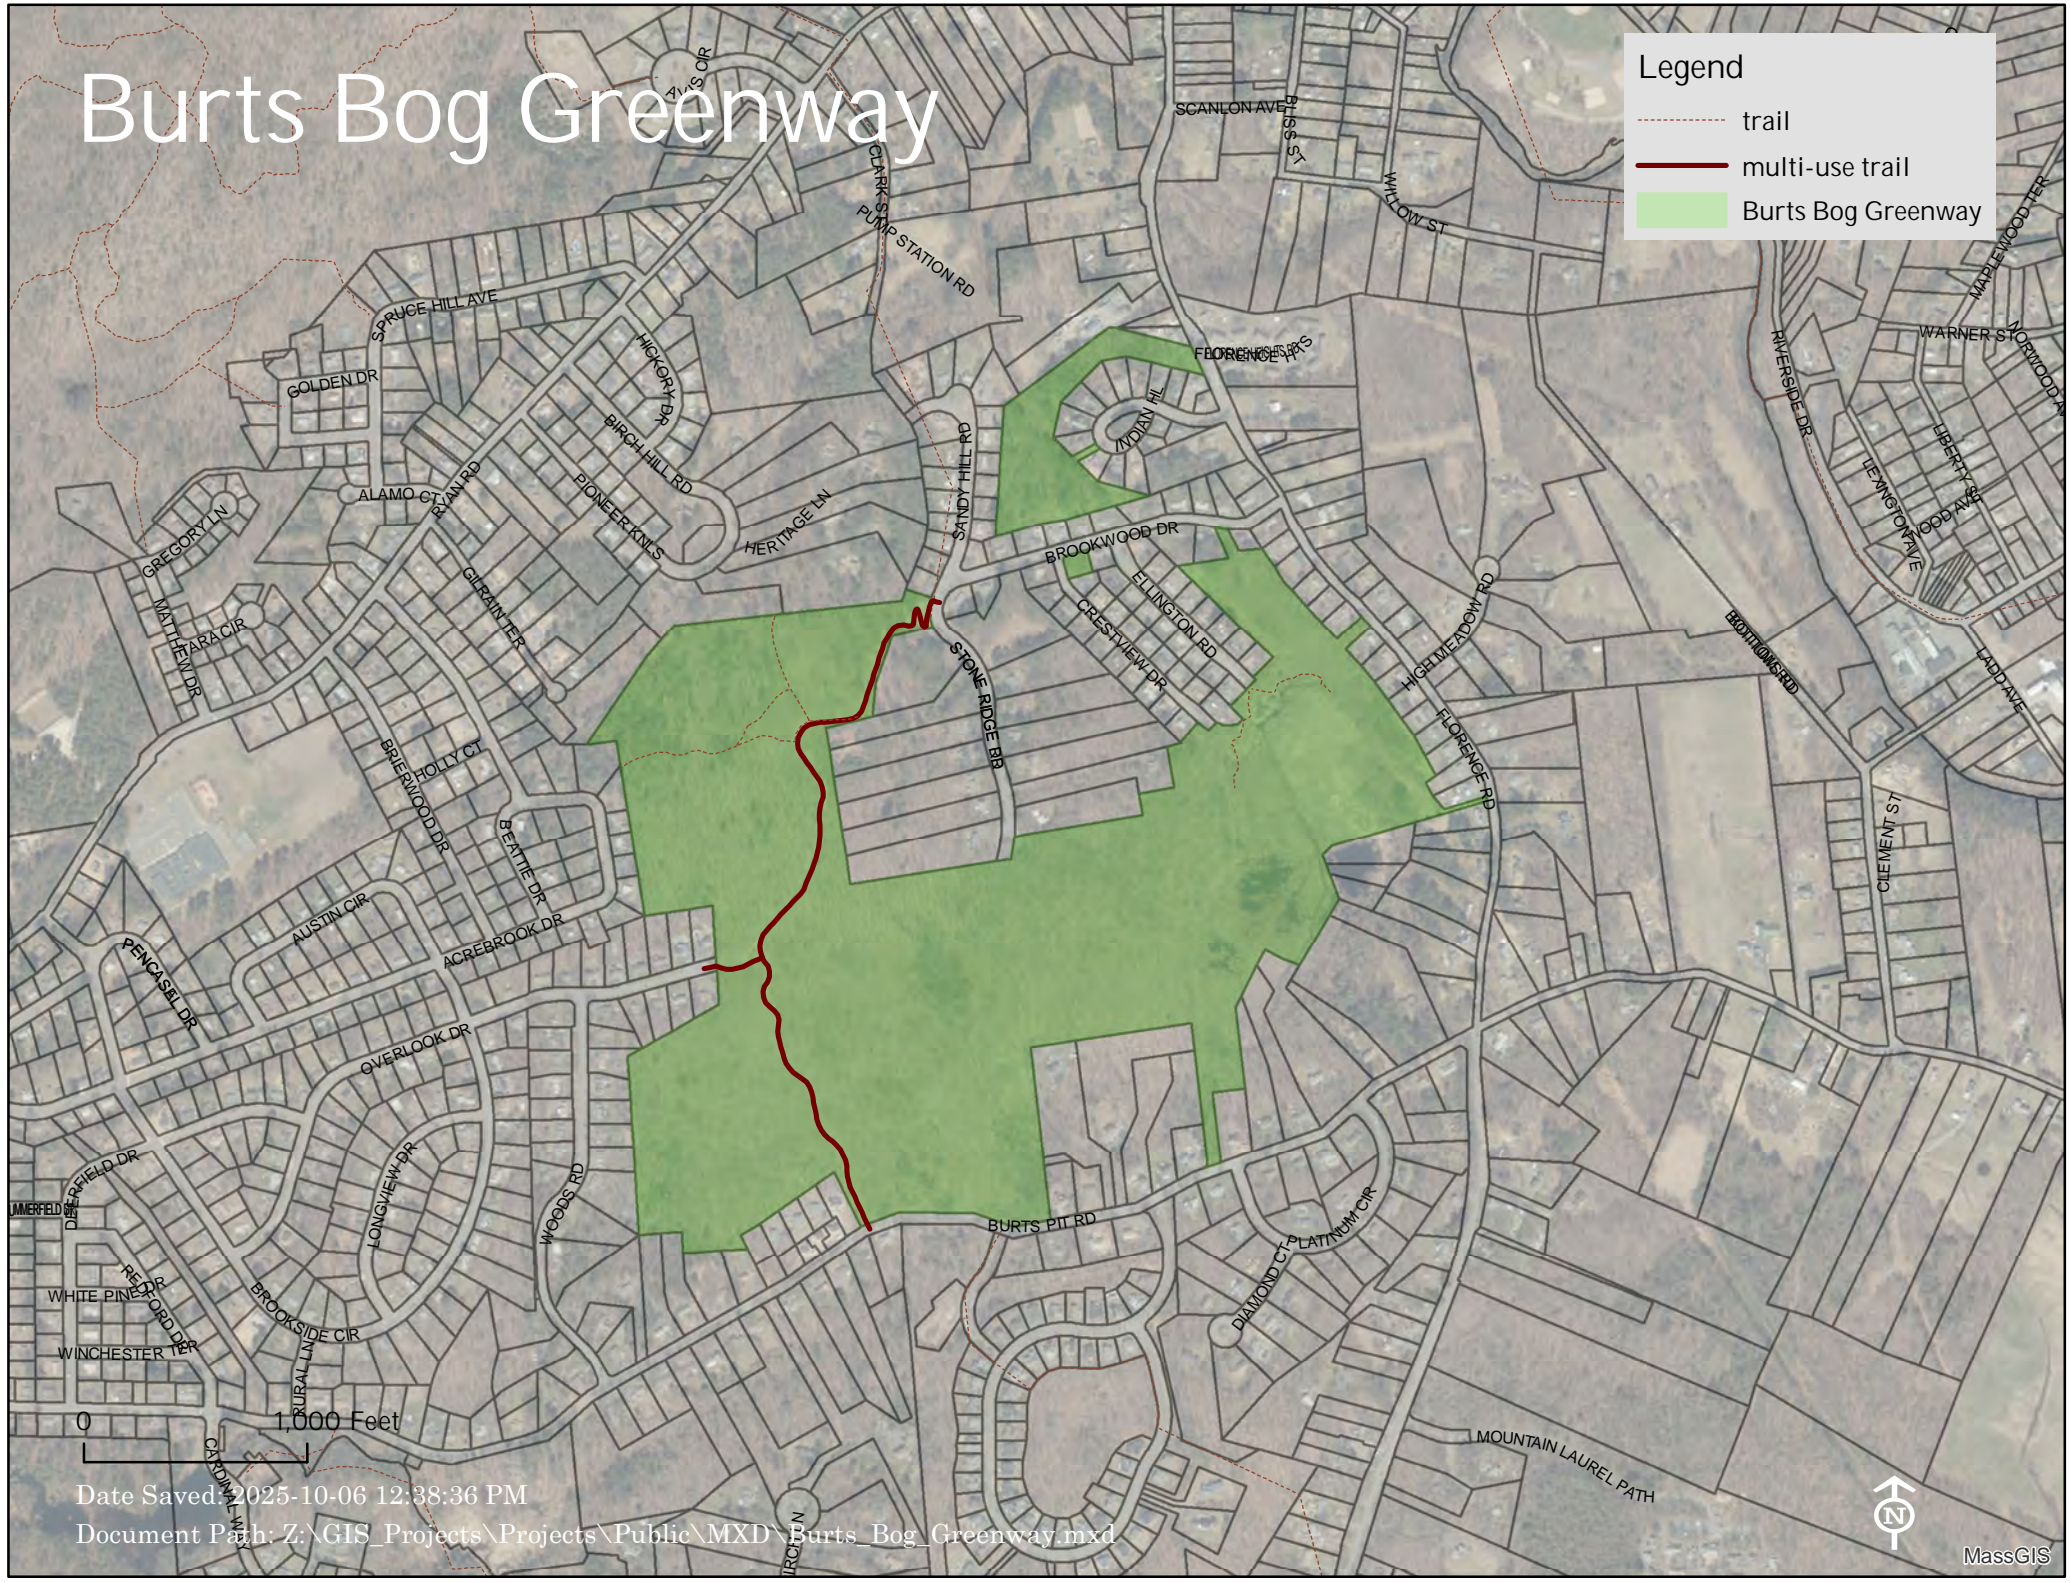

# Burts Bog Greenway

**Legend**

- trail
- multi-use trail
- Burts Bog Greenway

Date Saved: 2025-10-06 12:38:36 PM

Document Path: Z:\GIS\_Projects\Projects\Public\MXD\Burts\_Bog\_Greenway.mxd